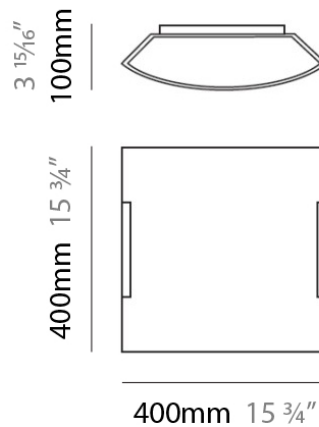

PROJECT	
TYPE	
NOTES	
QUANTITY	
DATE	

FLIGHT SURFACE

D82028

GENERAL

Series: Flight
Brand: Panzeri
Division: Design
Mounting Type: Surface
Mounting Location: Ceiling
Subcategory: Ambient

PHYSICAL

Shape: Rectangle
Length (mm): 400
Length (in): 15 3/4
Width (mm): 400
Width (in): 15 3/4
Extension (mm): 100
Extension (in): 4
Light Distribution: Omnidirectional
Weight (kg): 4.49
Weight (lbs): 9.9
Diffuser: Opaline Glass
Fixture Finish: NIC
Fixture Material: Glass / Aluminum

ELECTRICAL

Number of Lamps: 1
Lamp Type: LED Retrofit
Bulb Included: Bulb Not Included
Total Output Wattage (W): 15
Max. Wattage Per Lamp (W): 15
Lamp Base: RSC
Input Voltage (V): 120

LED

OPTICAL

RATINGS AND CERTIFICATIONS

Certified By: CSA Certified to UL and CSA Standards
IP rating: IP20